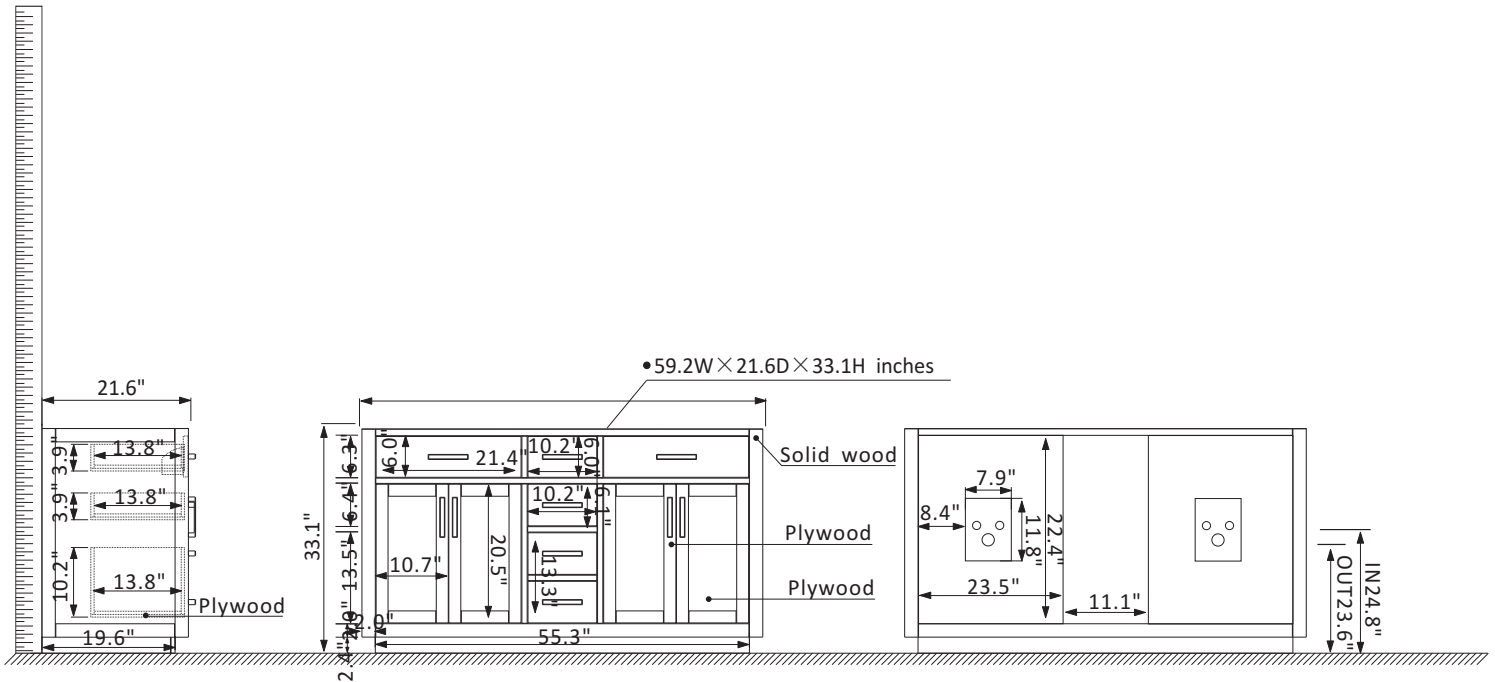

# Altair Ivy Vanity Collection 531060-CAB-RB-NM